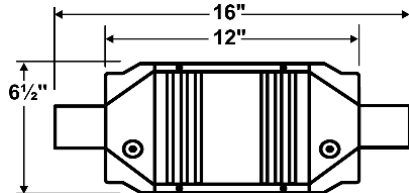

### Universal XXL 6 1/2" Standard Oval Long Body

**P/N 653024**

Load: XXL (Federal XXL Load)  
 Inlet ID: 2.0"  
 Outlet ID: 2.0"  
 Dual O<sup>2</sup> Sensor Ports

**P/N 653025**

Load: XXL (Federal XXL Load)  
 Inlet ID: 2.25"  
 Outlet ID: 2.25"  
 Dual O<sup>2</sup> Sensor Ports