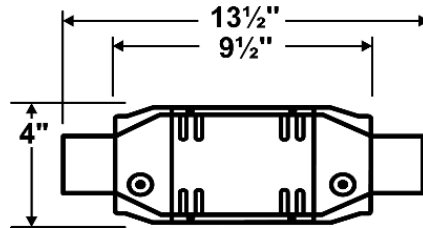

P/N 650385

Load: XL (Federal eXtra Load)
Inlet ID: 2.25"
Outlet ID: 2.25"
Dual O² Sensor Ports