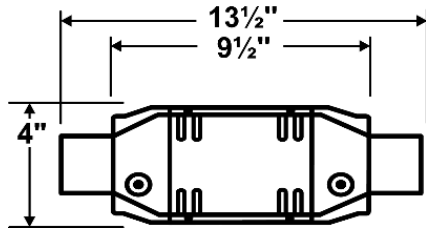

#### P/N 650384

Load: XL (Federal eXtra Load)  
Inlet ID: 2.0"  
Outlet ID: 2.0"  
Dual O<sup>2</sup> Sensor Ports