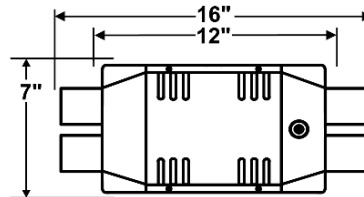

### Universal XXL 7" Wide Oval Long Body

**P/N 653236**

Load: XXL (Federal XXL Load)  
Inlet ID: 2.5"  
Outlet ID: 2.5"  
Dual O<sup>2</sup> Sensor Ports

**P/N 653932**

Load: XXL (Federal XXL Load)  
Inlet ID: Dual 2.0"  
Outlet ID: Dual 2.0"  
Single O<sup>2</sup> Sensor Port

### Universal XXL 7" Wide Oval Angled/Straight Body

**P/N 653184**

Load: XXL (Federal XXL Load)  
Body Width: 6.5"  
Body Length: 9.0"  
Overall Length: 13.0"  
Inlet ID: 2.25"  
Outlet ID: 2.25"  
No O<sup>2</sup> Ports or Air tubes