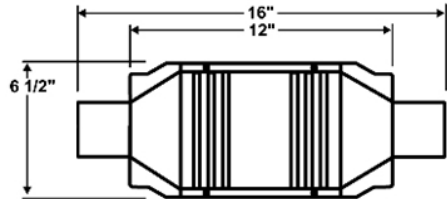

Universal XXL 6 1/2" Standard Oval Long Body

P/N 653006

Load: XXL (Federal XXL Load)
Inlet ID: 2.5"
Outlet ID: 2.5"
No O² Ports or Air tubes