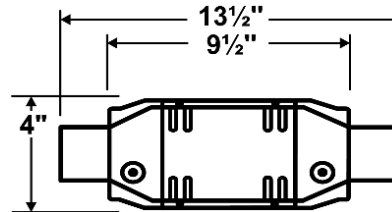

### Universal XXL 4" Round Short Body

**P/N 653384**

Load: XXL (Federal XXL Load)  
Inlet ID: 2.0"  
Outlet ID: 2.0"  
Dual O<sup>2</sup> Sensor Ports

**P/N 653385**

Load: XXL (Federal XXL Load)  
Inlet ID: 2.25"  
Outlet ID: 2.25"  
Dual O<sup>2</sup> Sensor Ports