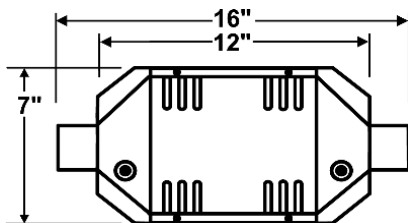

P/N 650239

Load: XL (Federal eXtra Load)
Inlet ID: 3.0"
Outlet ID: 3.0"
Dual O² Sensor Ports