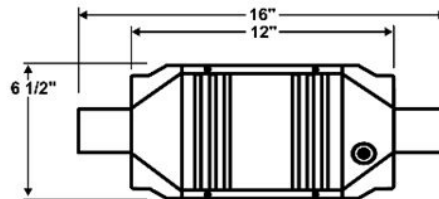

P/N 653035

Load: XXL (Federal XXL Load)
Inlet ID: 2.25"
Outlet ID: 2.25"
Single O² Sensor Port