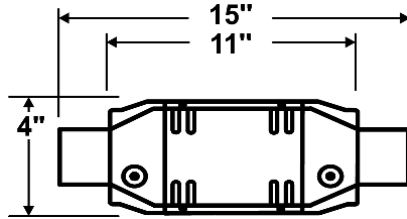

Universal XXL 4" Round Long Body

P/N 653344

Load: XXL (Federal XXL Load)
Inlet ID: 2.0"
Outlet ID: 2.0"
Dual O² Sensor Ports

P/N 653345

Load: XXL (Federal XXL Load)
Inlet ID: 2.25"
Outlet ID: 2.25"
Dual O² Sensor Ports

P/N 653344

Load: XXL (Federal XXL Load)
Inlet ID: 2.5"
Outlet ID: 2.5"
Dual O² Sensor Ports

Universal XXL 6 1/2" Standard Oval Short Body

P/N 653124

Load: XXL (Federal XXL Load)
Inlet ID: 2.0"
Outlet ID: 2.0"
No O² Ports or Air tubes

P/N 653125

Load: XXL (Federal XXL Load)
Inlet ID: 2.25"
Outlet ID: 2.25"
No O² Ports or Air tubes

Disturbing the Peace Since 1968

2400 Maremont Parkway – Loudon, TN 37774
800-882-6833 – www.cherrybomb.com – 800-445-7616

3/2/2010