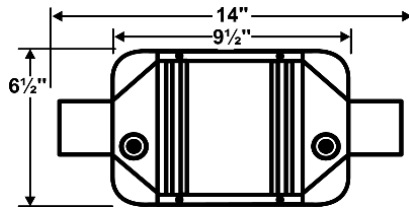

P/N 653145

Load: XXL (Federal XXL Load)
Inlet ID: 2.25"
Outlet ID: 2.25"
Dual O² Sensor Ports