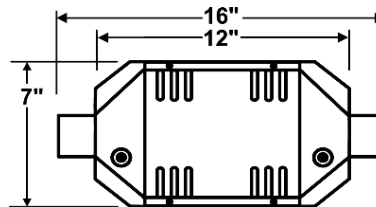

P/N 650236

Load: XL (Federal eXtra Load)
Inlet ID: 2.5"
Outlet ID: 2.5"
Dual O² Sensor Ports