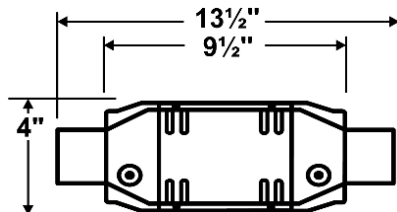

P/N 653386

Load: XXL (Federal XXL Load)
Inlet ID: 2.5"
Outlet ID: 2.5"
Dual O² Sensor Ports

Universal XXL 4" Round Standard Body

P/N 653381

Load: XXL (Federal XXL Load)
Inlet ID: 2.25"
Outlet ID: 2.25"
Mid-Bed O² Sensor Port