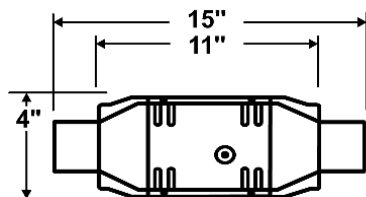

**P/N 653386**

Load: XXL (Federal XXL Load)  
Inlet ID: 2.5"  
Outlet ID: 2.5"  
Dual O<sup>2</sup> Sensor Ports

### Universal XXL 4" Round Standard Body

**P/N 653381**

Load: XXL (Federal XXL Load)  
Inlet ID: 2.25"  
Outlet ID: 2.25"  
Mid-Bed O<sup>2</sup> Sensor Port

**P/N 653382**

Load: XXL (Federal XXL Load)  
Inlet ID: 2.5"  
Outlet ID: 2.5"  
Mid-Bed O<sup>2</sup> Sensor Port