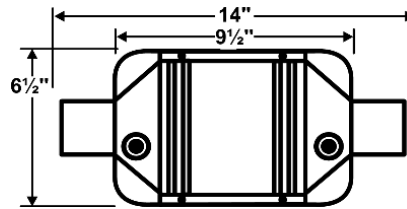

P/N 653146

Load: XXL (Federal XXL Load)
Inlet ID: 2.5"
Outlet ID: 2.5"
Dual O² Sensor Ports

Universal XXL 6 1/2" Standard Oval Long Body

P/N 653004

Load: XXL (Federal XXL Load)
Inlet ID: 2.0"
Outlet ID: 2.0"
No O² Ports or Air tubes