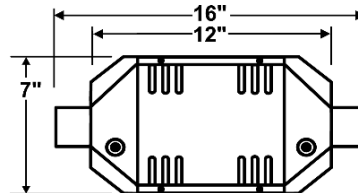

P/N 650234

Load: XL (Federal eXtra Load)
Inlet ID: 2.0"
Outlet ID: 2.0"
O² Sensor Ports