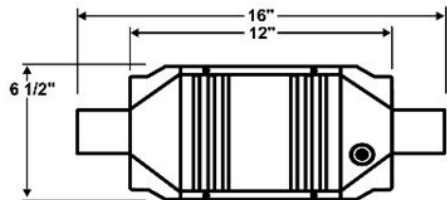

P/N 653036

Load: XXL (Federal XXL Load)
Inlet ID: 2.5"
Outlet ID: 2.5"
Single O² Sensor Port