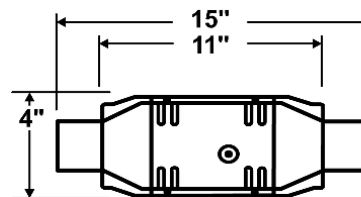

### Universal XXL 4" Round Standard Body

**P/N 653381**

Load: XXL (Federal XXL Load)  
Inlet ID: 2.25"  
Outlet ID: 2.25"  
Mid-Bed O<sup>2</sup> Sensor Port

**P/N 653382**

Load: XXL (Federal XXL Load)  
Inlet ID: 2.5"  
Outlet ID: 2.5"  
Mid-Bed O<sup>2</sup> Sensor Port