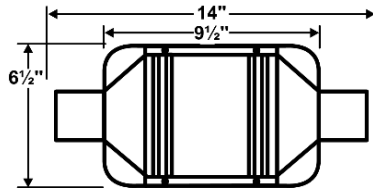

Universal XXL 6 1/2" Standard Oval Short Body

P/N 653126

Load: XXL (Federal XXL Load)
Inlet ID: 2.5"
Outlet ID: 2.5"
No O² Ports or Air tubes

P/N 653144

Load: XXL (Federal XXL Load)
Inlet ID: 2.0"
Outlet ID: 2.0"
Dual O² Sensor Ports

P/N 653145

Load: XXL (Federal XXL Load)
Inlet ID: 2.25"
Outlet ID: 2.25"
Dual O² Sensor Ports

P/N 653146

Load: XXL (Federal XXL Load)
Inlet ID: 2.5"
Outlet ID: 2.5"
Dual O² Sensor Ports

Universal XXL 6 1/2" Standard Oval Long Body

P/N 653004

Load: XXL (Federal XXL Load)
Inlet ID: 2.0"
Outlet ID: 2.0"
No O² Ports or Air tubes

P/N 653005

Load: XXL (Federal XXL Load)
Inlet ID: 2.25"
Outlet ID: 2.25"
No O² Ports or Air tubes

Disturbing the Peace Since 1968

2400 Maremont Parkway – Loudon, TN 37774
800-882-6833 – www.cherrybomb.com – 800-445-7616

3/2/2010