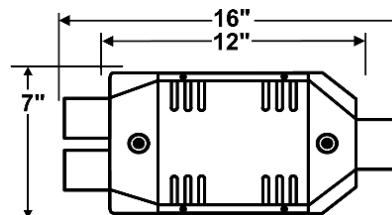

P/N 650273

Load: XL (Federal eXtra Load)
Inlet ID: Dual 2.0"
Outlet ID: 2.5"
Dual O² Sensor Ports

Disturbing the Peace Since 1968

2400 Maremont Parkway – Loudon, TN 37774
800-882-6833 – www.cherrybomb.com – 800-445-7616

3/2/2010