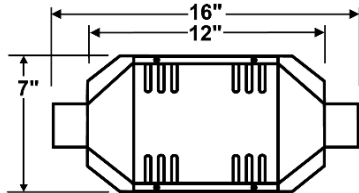

Universal XL 7" Standard Oval Body

P/N 650209

Load: XL (Federal eXtra Load)
Inlet ID: 3.0"
Outlet ID: 3.0"
No O² Ports or Air tubes

P/N 650234

Load: XL (Federal eXtra Load)
Inlet ID: 2.0"
Outlet ID: 2.0"
O² Sensor Ports

P/N 650235

Load: XL (Federal eXtra Load)
Inlet ID: 2.25"
Outlet ID: 2.25"
Dual O² Sensor Ports

P/N 650236

Load: XL (Federal eXtra Load)
Inlet ID: 2.5"
Outlet ID: 2.5"
Dual O² Sensor Ports

P/N 650239

Load: XL (Federal eXtra Load)
Inlet ID: 3.0"
Outlet ID: 3.0"
Dual O² Sensor Ports

P/N 650273

Load: XL (Federal eXtra Load)
Inlet ID: Dual 2.0"
Outlet ID: 2.5"
Dual O² Sensor Ports

Disturbing the Peace Since 1968

2400 Maremont Parkway – Loudon, TN 37774
800-882-6833 – www.cherrybomb.com – 800-445-7616

3/2/2010