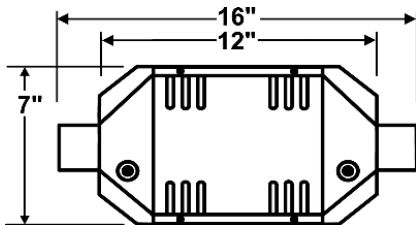

P/N 650235

Load: XL (Federal eXtra Load)
Inlet ID: 2.25"
Outlet ID: 2.25"
Dual O² Sensor Ports