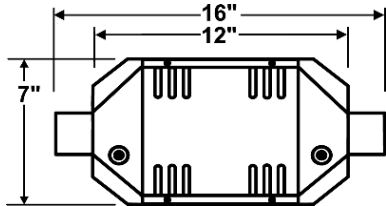

Universal XXL 7" Wide Oval Long Body

P/N 653236

Load: XXL (Federal XXL Load)
Inlet ID: 2.5"
Outlet ID: 2.5"
Dual O² Sensor Ports