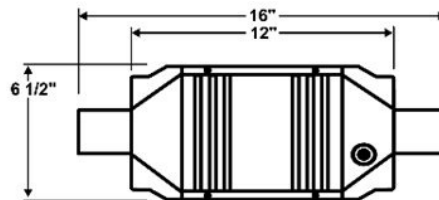

P/N 653039

Load: XXL (Federal XXL Load)
Inlet ID: 3.0"
Outlet ID: 3.0"
Single O² Sensor Port