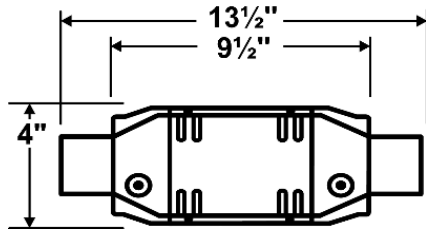

P/N 650386

Load: XL (Federal eXtra Load)
Inlet ID: 2.5"
Outlet ID: 2.5"
Dual O² Sensor Ports

Universal XL 7" Standard Oval Body

P/N 650205

Load: XL (Federal eXtra Load)
Inlet ID: 2.25"
Outlet ID: 2.25"
No O² Ports or Air tubes