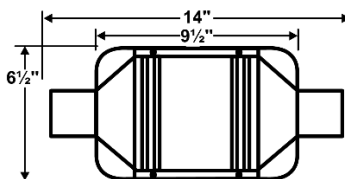

Universal XXL 4" Round Long Body

P/N 653344

Load: XXL (Federal XXL Load)
Inlet ID: 2.0"
Outlet ID: 2.0"
Dual O² Sensor Ports

P/N 653345

Load: XXL (Federal XXL Load)
Inlet ID: 2.25"
Outlet ID: 2.25"
Dual O² Sensor Ports

P/N 653344

Load: XXL (Federal XXL Load)
Inlet ID: 2.5"
Outlet ID: 2.5"
Dual O² Sensor Ports

Universal XXL 6 1/2" Standard Oval Short Body

P/N 653124

Load: XXL (Federal XXL Load)
Inlet ID: 2.0"
Outlet ID: 2.0"
No O² Ports or Air tubes

P/N 653125

Load: XXL (Federal XXL Load)
Inlet ID: 2.25"
Outlet ID: 2.25"
No O² Ports or Air tubes

Disturbing the Peace Since 1968

2400 Maremont Parkway – Loudon, TN 37774
800-882-6833 – www.cherrybomb.com – 800-445-7616

3/2/2010