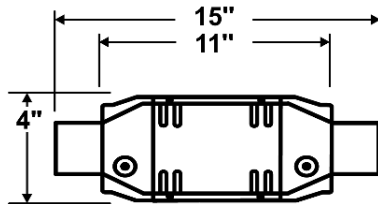

P/N 653344

Load: XXL (Federal XXL Load)
Inlet ID: 2.5"
Outlet ID: 2.5"
Dual O² Sensor Ports

Universal XXL 6 1/2" Standard Oval Short Body

P/N 653124

Load: XXL (Federal XXL Load)
Inlet ID: 2.0"
Outlet ID: 2.0"
No O² Ports or Air tubes