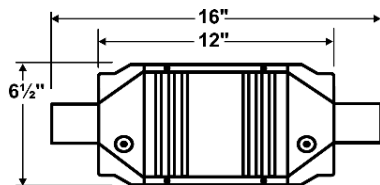

P/N 653026

Load: XXL (Federal XXL Load)
Inlet ID: 2.5"
Outlet ID: 2.5"
Dual O² Sensor Ports