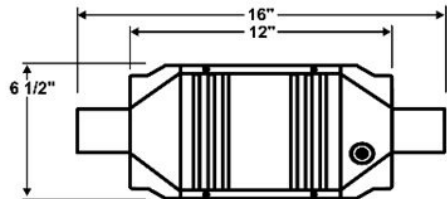

P/N 653034

Load: XXL (Federal XXL Load)
Inlet ID: 2.0"
Outlet ID: 2.0"
Single O² Sensor Port