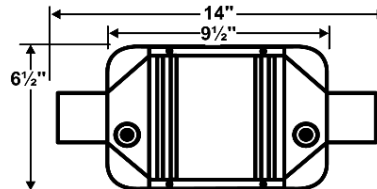

P/N 653144

Load: XXL (Federal XXL Load)
Inlet ID: 2.0"
Outlet ID: 2.0"
Dual O² Sensor Ports