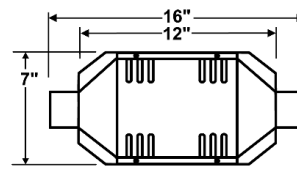

P/N 650206

Load: XL (Federal eXtra Load)
Inlet ID: 2.5"
Outlet ID: 2.5"
No O² Ports or Air tubes

Disturbing the Peace Since 1968

2400 Maremont Parkway – Loudon, TN 37774
800-882-6833 – www.cherrybomb.com – 800-445-7616

3/2/2010