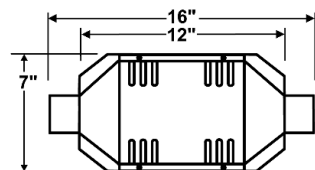

Universal XL 4" Round Short Body

P/N 650384

Load: XL (Federal eXtra Load)
Inlet ID: 2.0"
Outlet ID: 2.0"
Dual O² Sensor Ports

P/N 650385

Load: XL (Federal eXtra Load)
Inlet ID: 2.25"
Outlet ID: 2.25"
Dual O² Sensor Ports

P/N 650386

Load: XL (Federal eXtra Load)
Inlet ID: 2.5"
Outlet ID: 2.5"
Dual O² Sensor Ports

Universal XL 7" Standard Oval Body

P/N 650205

Load: XL (Federal eXtra Load)
Inlet ID: 2.25"
Outlet ID: 2.25"
No O² Ports or Air tubes

P/N 650206

Load: XL (Federal eXtra Load)
Inlet ID: 2.5"
Outlet ID: 2.5"
No O² Ports or Air tubes

Disturbing the Peace Since 1968

2400 Maremont Parkway – Loudon, TN 37774
800-882-6833 – www.cherrybomb.com – 800-445-7616

3/2/2010