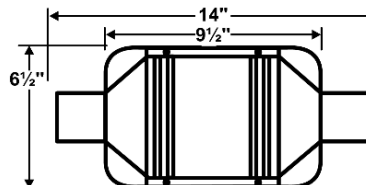

P/N 653125

Load: XXL (Federal XXL Load)
Inlet ID: 2.25"
Outlet ID: 2.25"
No O² Ports or Air tubes

Disturbing the Peace Since 1968

2400 Maremont Parkway – Loudon, TN 37774
800-882-6833 – www.cherrybomb.com – 800-445-7616

3/2/2010