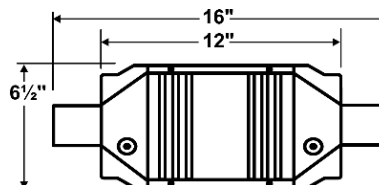

P/N 653029

Load: XXL (Federal XXL Load)
Inlet ID: 3.0"
Outlet ID: 3.0"
Dual O² Sensor Ports