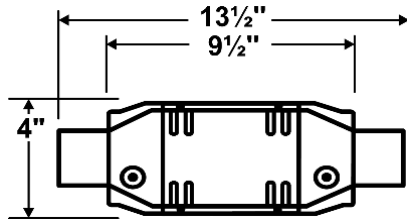

### Universal XXL 4" Round Short Body

**P/N 653384**

Load: XXL (Federal XXL Load)  
Inlet ID: 2.0"  
Outlet ID: 2.0"  
Dual O<sup>2</sup> Sensor Ports

**P/N 653385**

Load: XXL (Federal XXL Load)  
Inlet ID: 2.25"  
Outlet ID: 2.25"  
Dual O<sup>2</sup> Sensor Ports