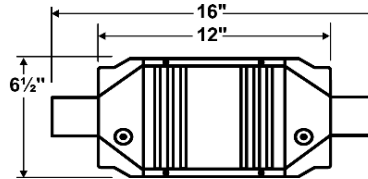

### Universal XXL 6 1/2" Standard Oval Long Body

**P/N 653024**

Load: XXL (Federal XXL Load)  
 Inlet ID: 2.0"  
 Outlet ID: 2.0"  
 Dual O<sup>2</sup> Sensor Ports

**P/N 653025**

Load: XXL (Federal XXL Load)  
 Inlet ID: 2.25"  
 Outlet ID: 2.25"  
 Dual O<sup>2</sup> Sensor Ports